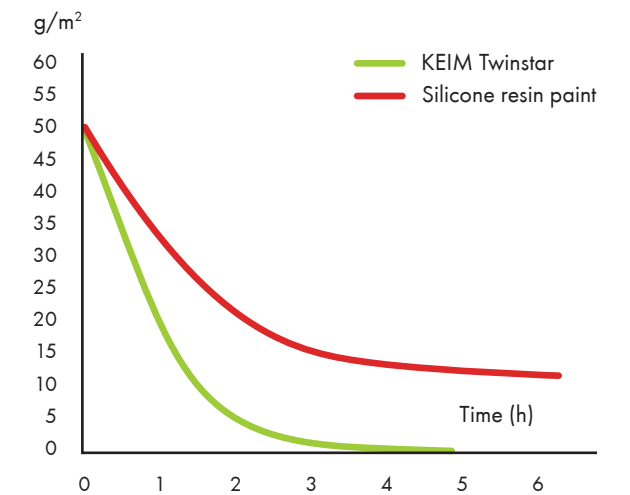

DRYING BEHAVIOUR